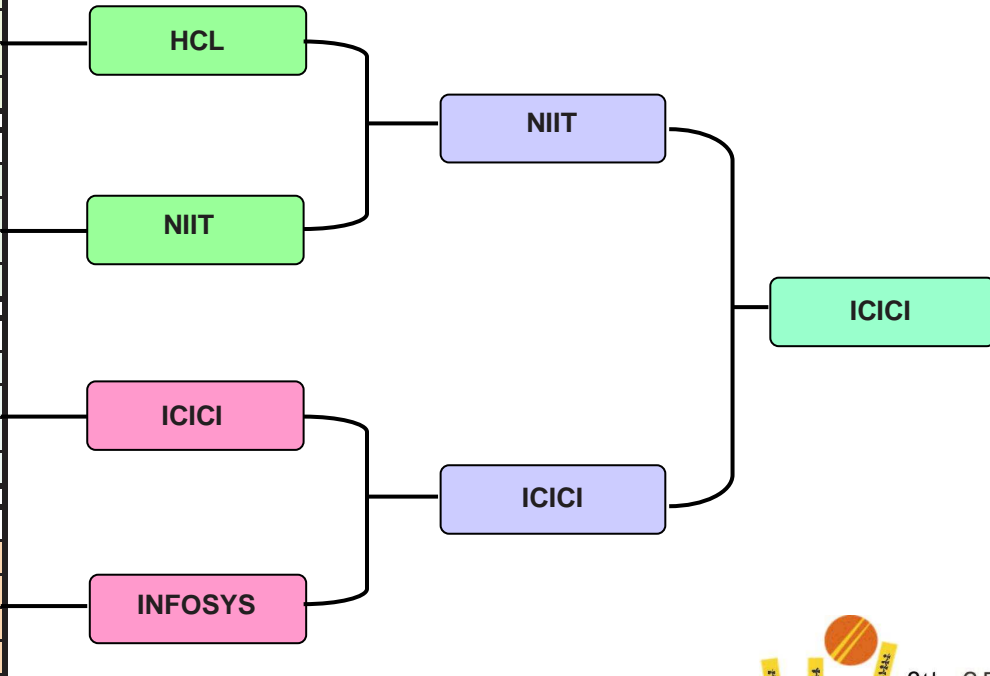

8th CRY CADENCE CORPORATE CRICKET CHALLENGE 2007

Team	P	W	L	D	Net Run Rate	Wickets	Points
A							
Lehman	3	0	3	0	-3.19	0	0
Morgan	3	2	1	0	0.01	0	4
Covansys	3	1	2	0	-1.16	0	2
HCL	3	3	0	0	4.20	0	6
B							
Infotech	3	1	2	0	-0.41	0	2
NIIT	3	3	0	0	1.87	0	6
iFlex	3	2	1	0	0.89	0	4
DKIB	3	0	3	0	-2.37	0	0
C							
LBS	3	2	1	0	2.63	0	4
ICICI	3	3	0	0	0.97	0	6
PWC	3	0	3	0	-3.52	0	0
TCS	3	1	2	0	-0.05	0	2
D							
Igate	3	1	2	0	-0.47	0	2
Infosys	3	3	0	0	0.30	0	6
Satyam	3	0	3	0	-1.83	0	0
Wipro	3	2	1	0	1.50	0	4

3rd & 4th Playoff

3rd HCL
4th Infosys